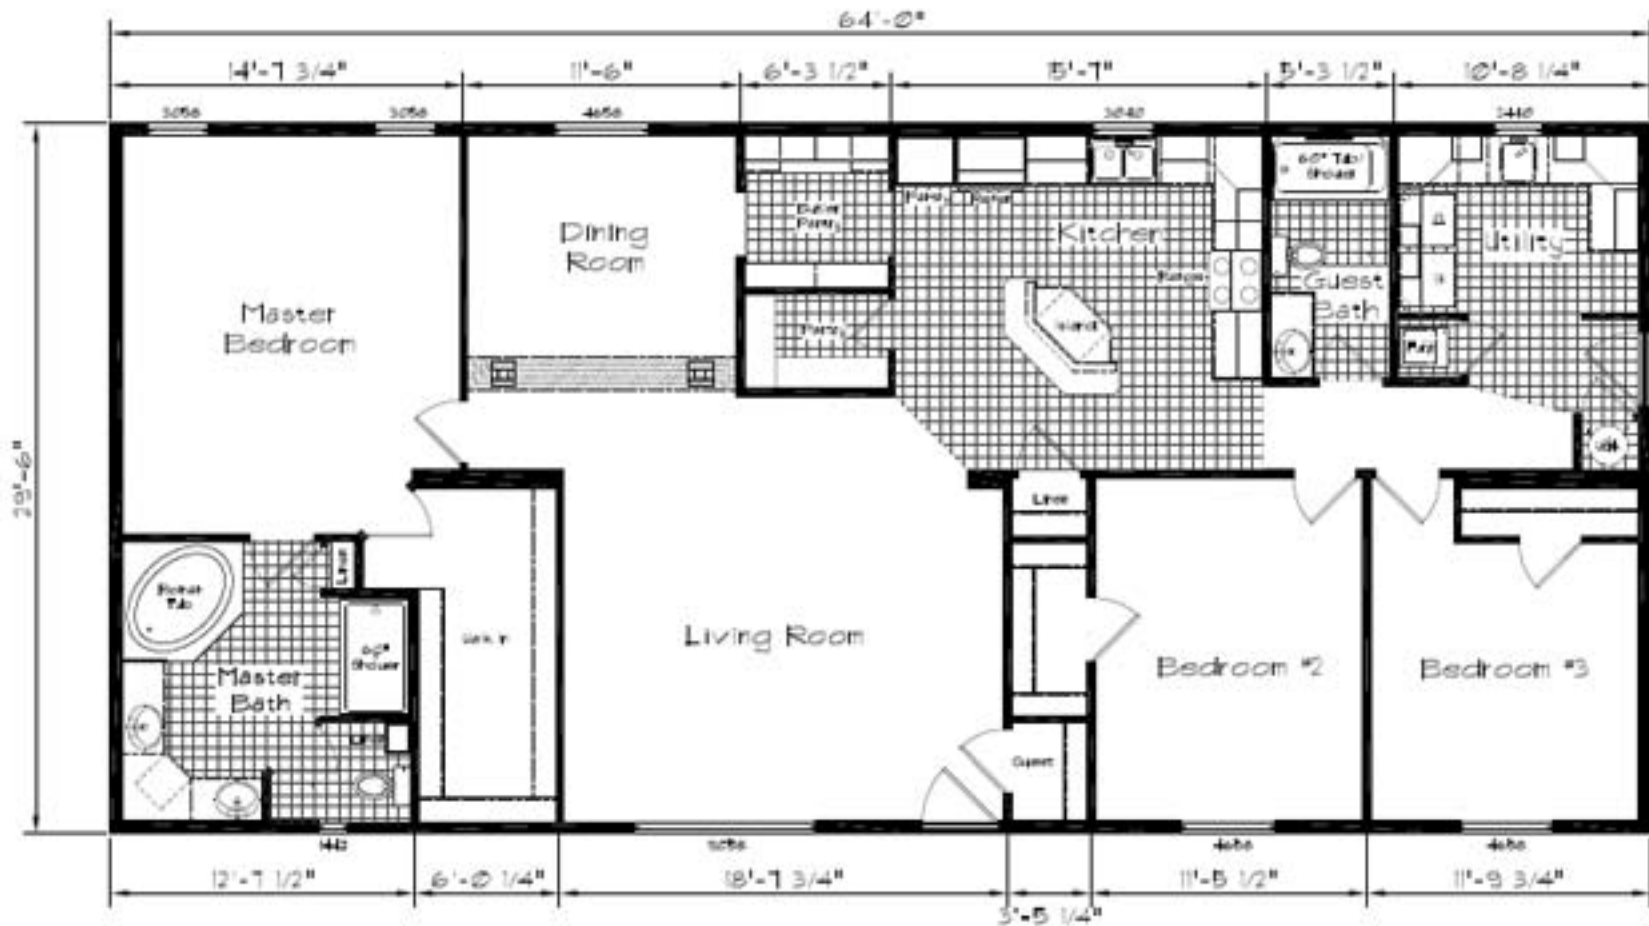

Cedar Canyon

Model: 2034
 3 Bedroom, 2 Bath
 1888 Square Feet
 Floor Size
 64'-0" x 29'-6"