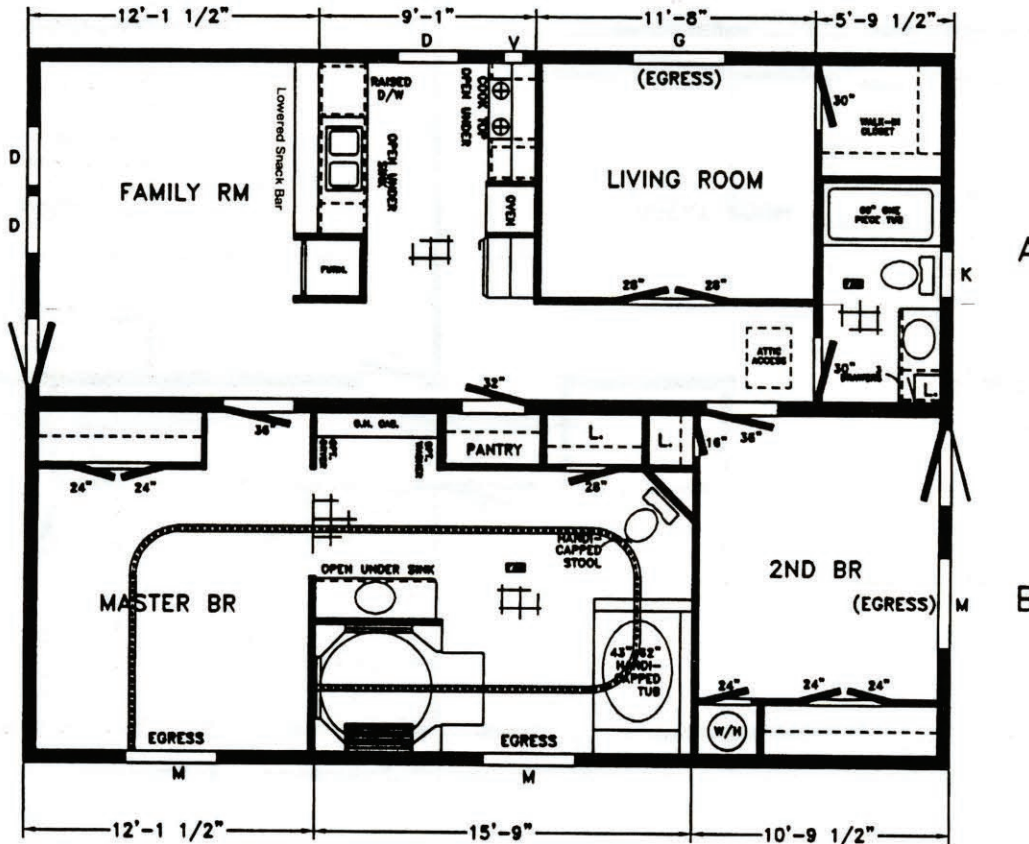

## 32' WIDE

WINDOW LEGEND		
	Wd.	Ht.
K	24	39
N	30	39
D	30	53
D	36	53 (EGRESS)
G	46	53 (EGRESS)
M	46	58 (EGRESS)
PW	78	53

44' x 32'  
 (Body - 38'-8" x 30'-0" / 1160 SQ. FT.)  
 TURTLE MODEL# 1140 FE S5 WC